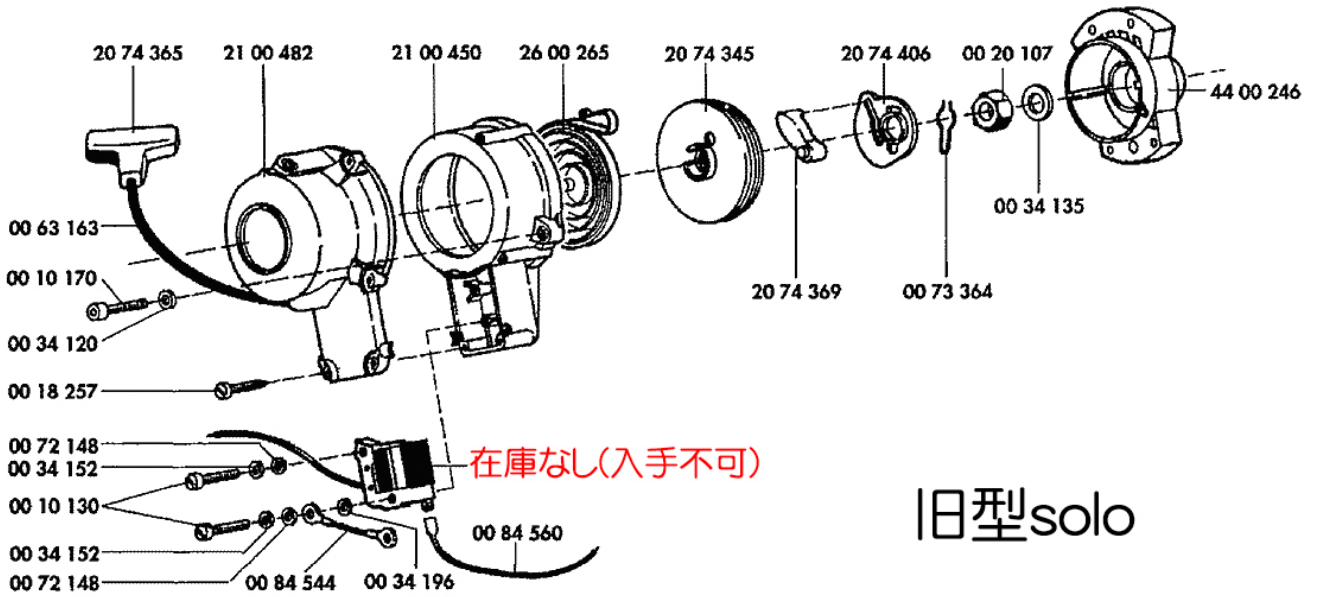

ENGINE PARTS

solo

solo 210cc

新型solo

旧型solo