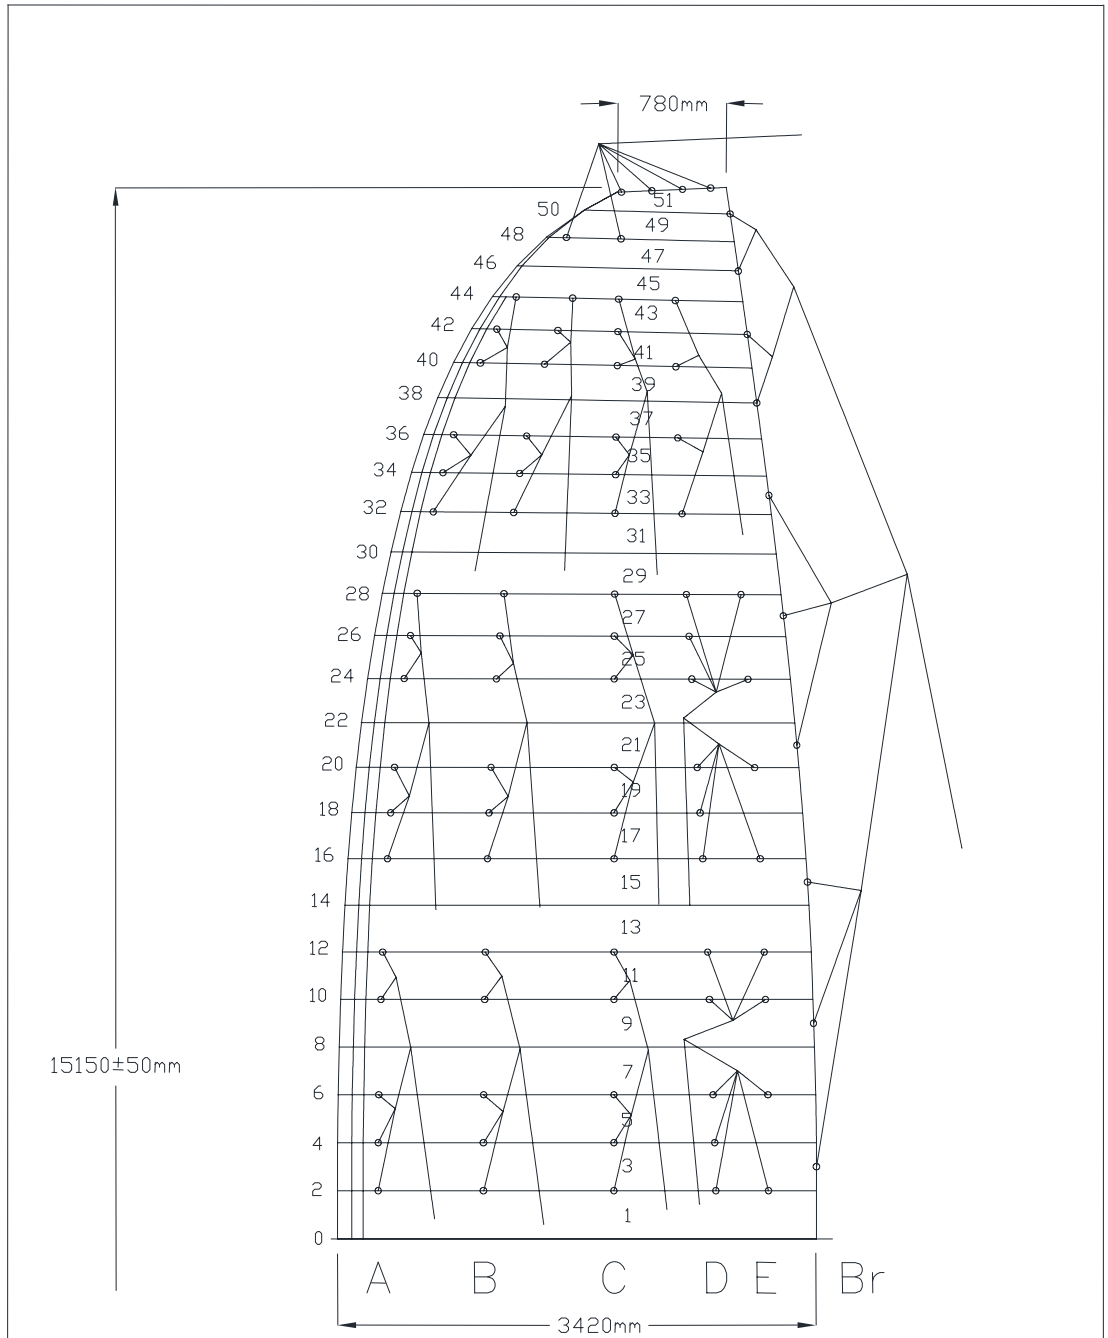

23 GAME 42 SKETCHES AND CERTIFICATION

23.1 SKETCHES

* All measurements are in mm

Drawn by Adam Wechster	Part N	Toll ±10	
Date 10.02.14	Name	Drawing N	
Scale	Lines sketch		G42.15.10.38
Approved Jonathan Cohn	Product	Revision	
APCO Aviation LTD. 		Game 42	0