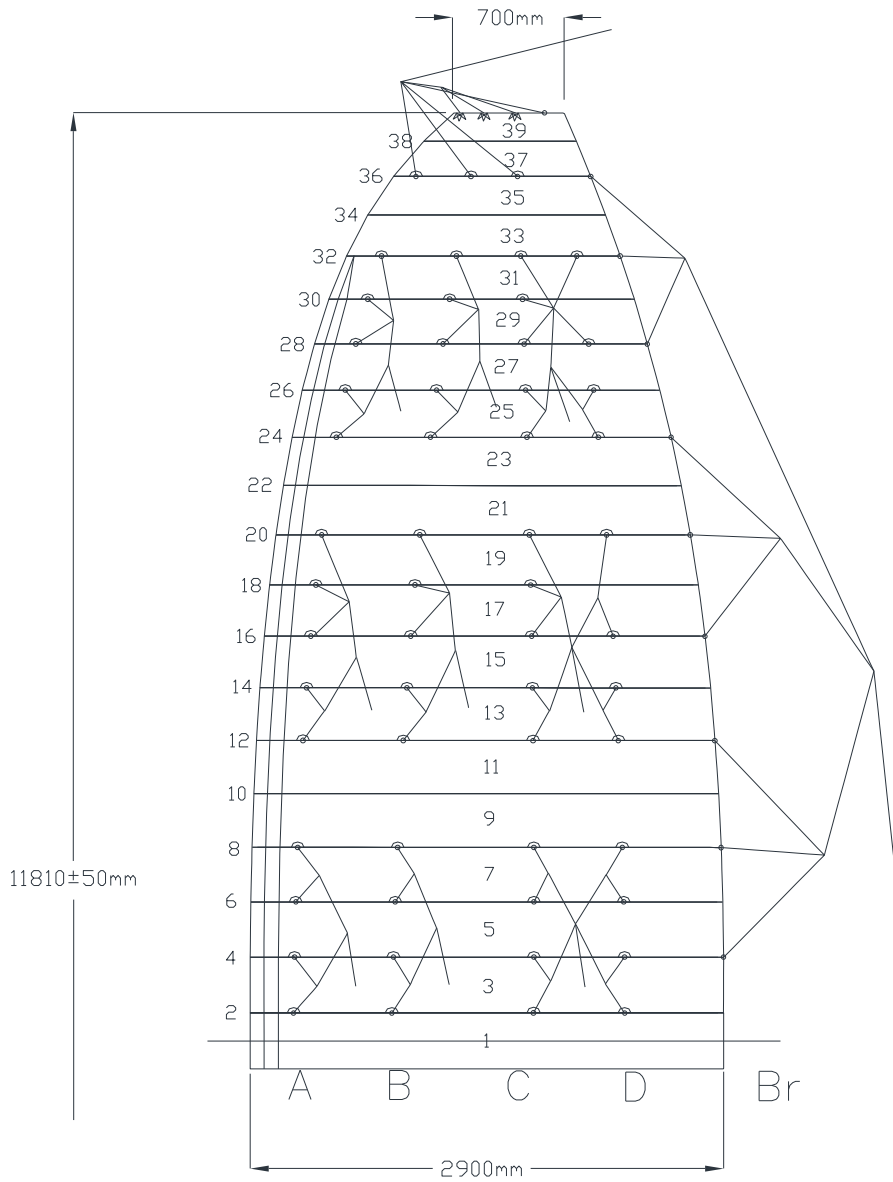

27 KARISMA -LARGE SKETCHES

* All measurements are in mm

Drawn by Adam Wechsler	Part N	Toll ±10	
Date 17.07.16	Name	Drawing N	
Scale	Lines sketch		
Approved Jonathan Cohn			
APCO Aviation LTD. 	Product Karisma "L"	Revision 0	