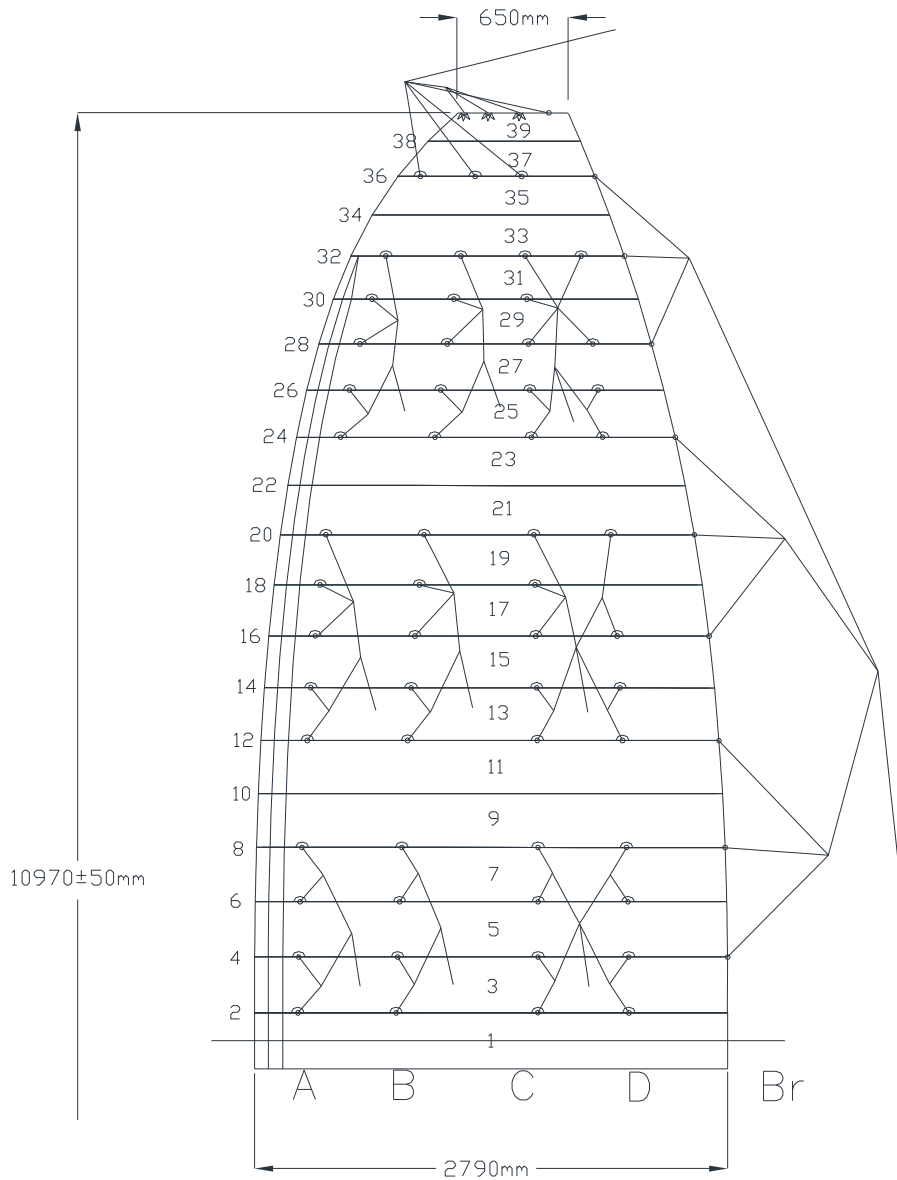

## 25 KARISMA SMALL SKETCHES

\* All measurements are in mm

Drawn by Adam Wechsler	Part N	Toll ±10	
Date 17.07.16	Name	Drawing N	
Scale	Lines sketch		
Approved Jonathan Cohn			
APCO Aviation LTD.	Product	Revision	
	Karisma "S"	0	