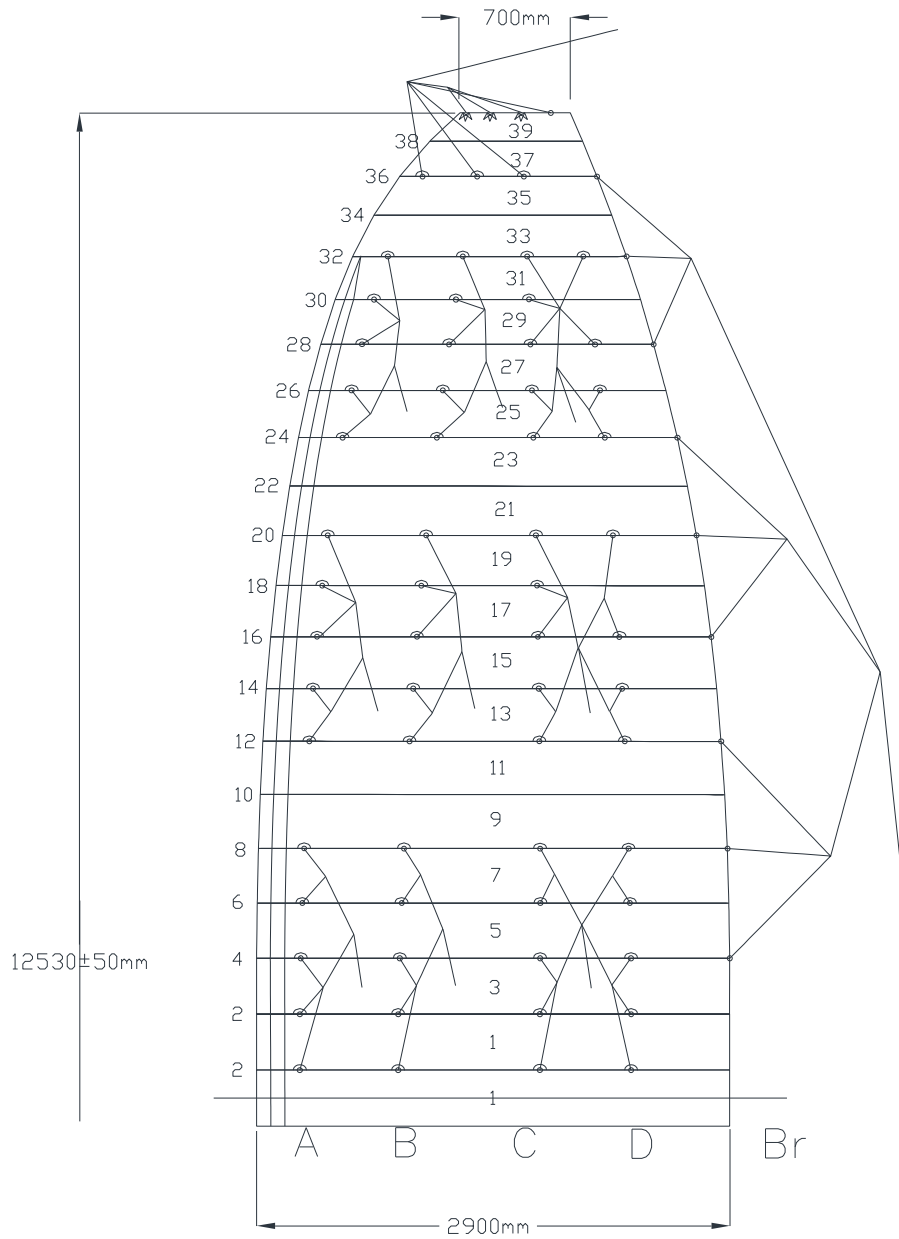

28 KARISMA EXTRA-LARGE SKETCHES

* All measurements are in mm

Drawn by Adam Wechsler	Part N	Toll ±10	
Date 05.04.17	Name	Drawing N	
Scale	Lines sketch		
Approved Jonathan Cohn			
APCO Aviation LTD. 	Product	Revision	
	Karisma "XL"	0	