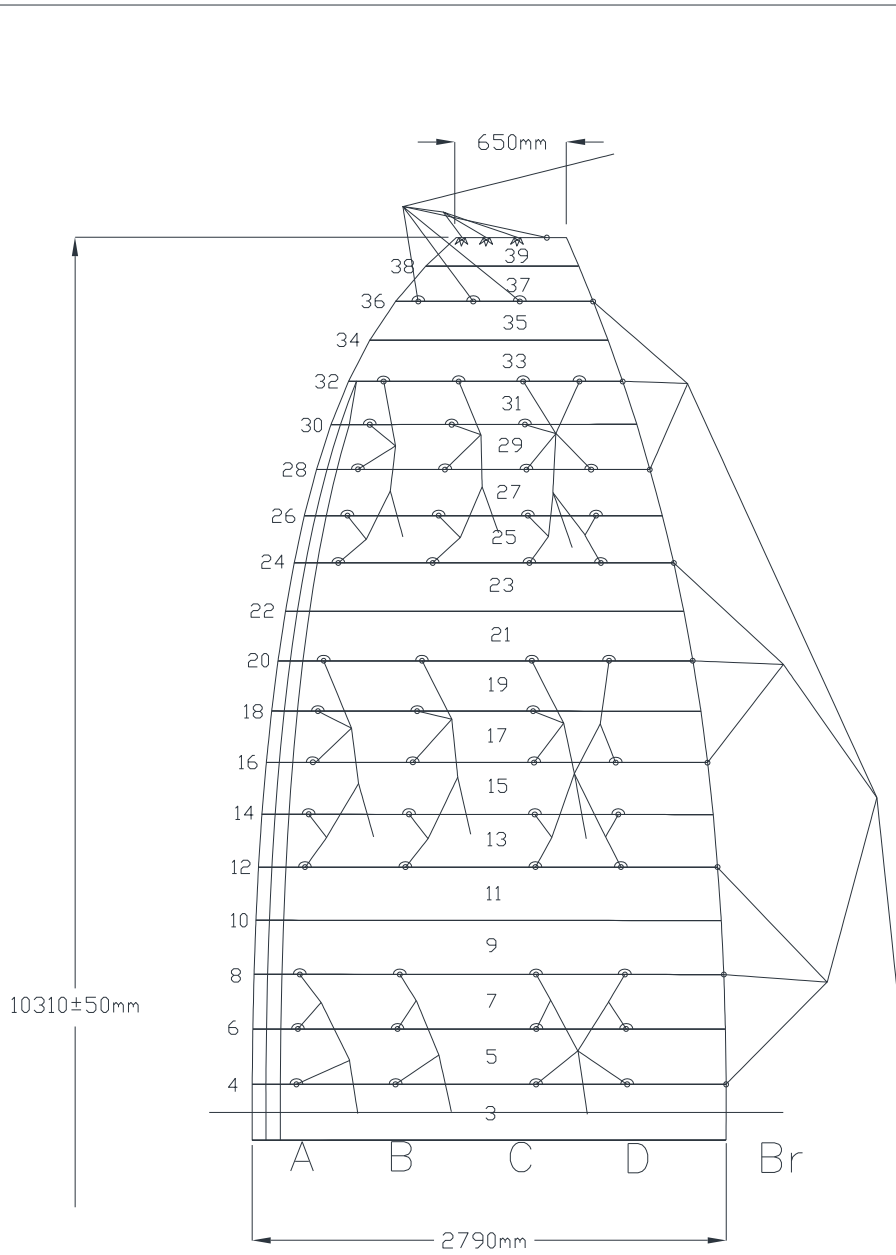

24 KARISMA EXTRA-SMALL SKETCHES

* All measurements are in mm

Drawn by Adam Wechsler	Part N	Toll ±10	
Date 05.04.17	Name		Drawing N
Scale	Lines sketch		
Approved Jonathan Cohn			
APCO Aviation LTD. 		Product Karisma "XS"	Revision 0