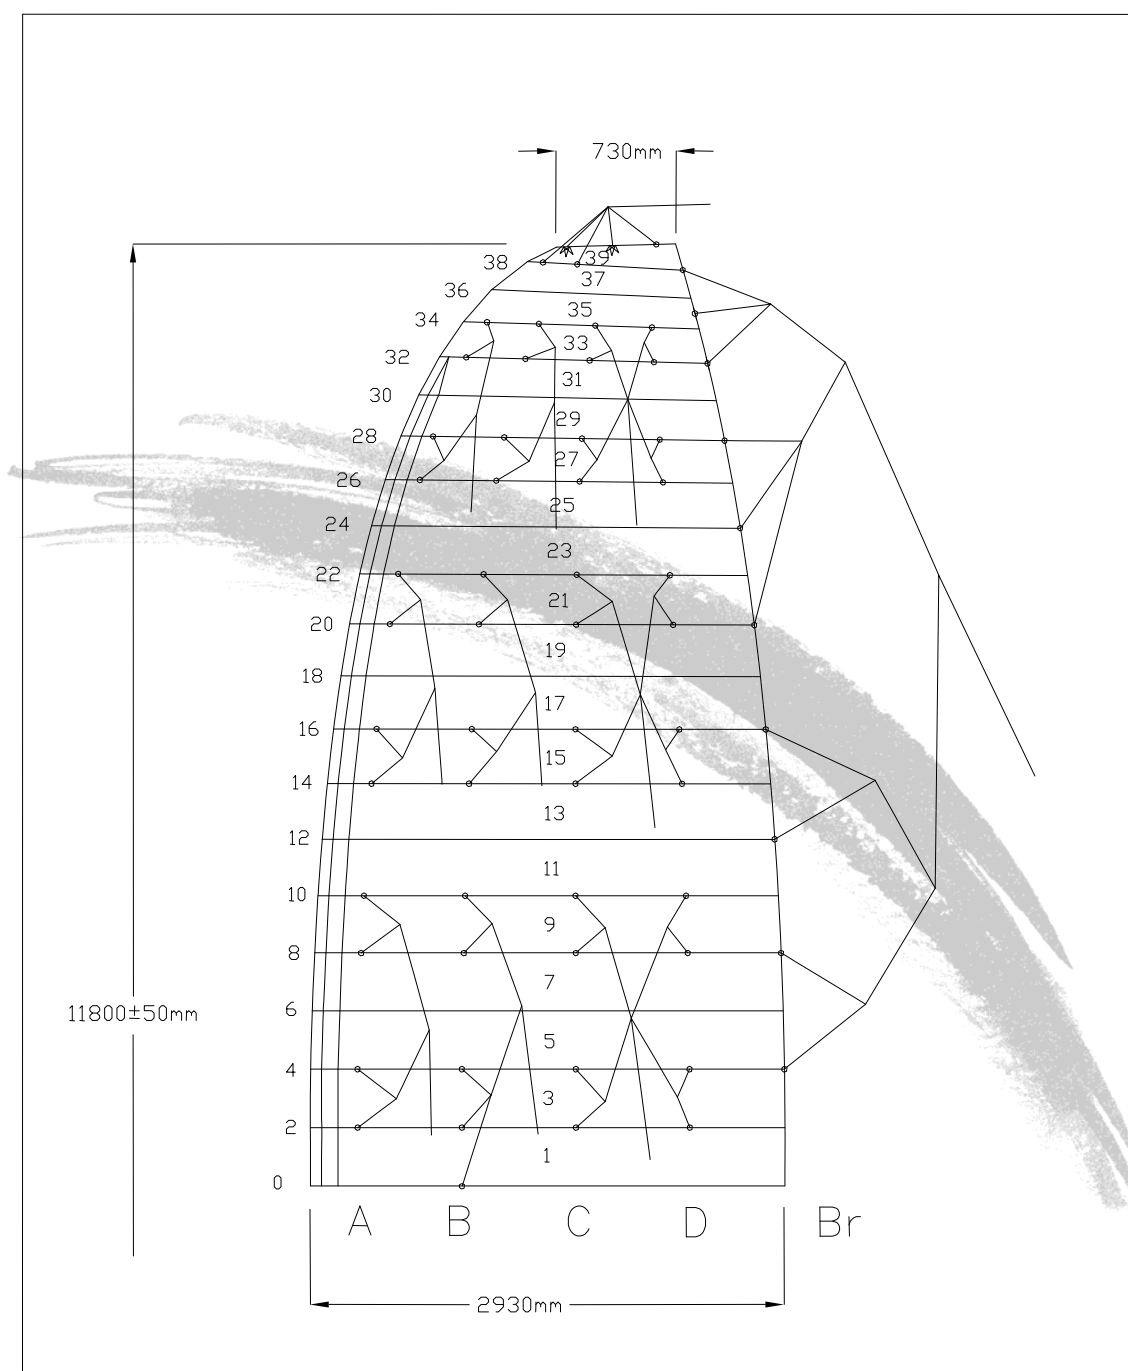

23 KARMA EVO MEDIUM SKHETCES

* All measurements are in mm

Drawn by Adam Wechsler	Part N	Toll ±10	
Date 02.07.13	Name	Drawing N	
Scale	Lines sketch		
Approved Anatoly Cohn			
APCO Aviation LTD.	Product	Revision	
	Karma EVO "M"	0	