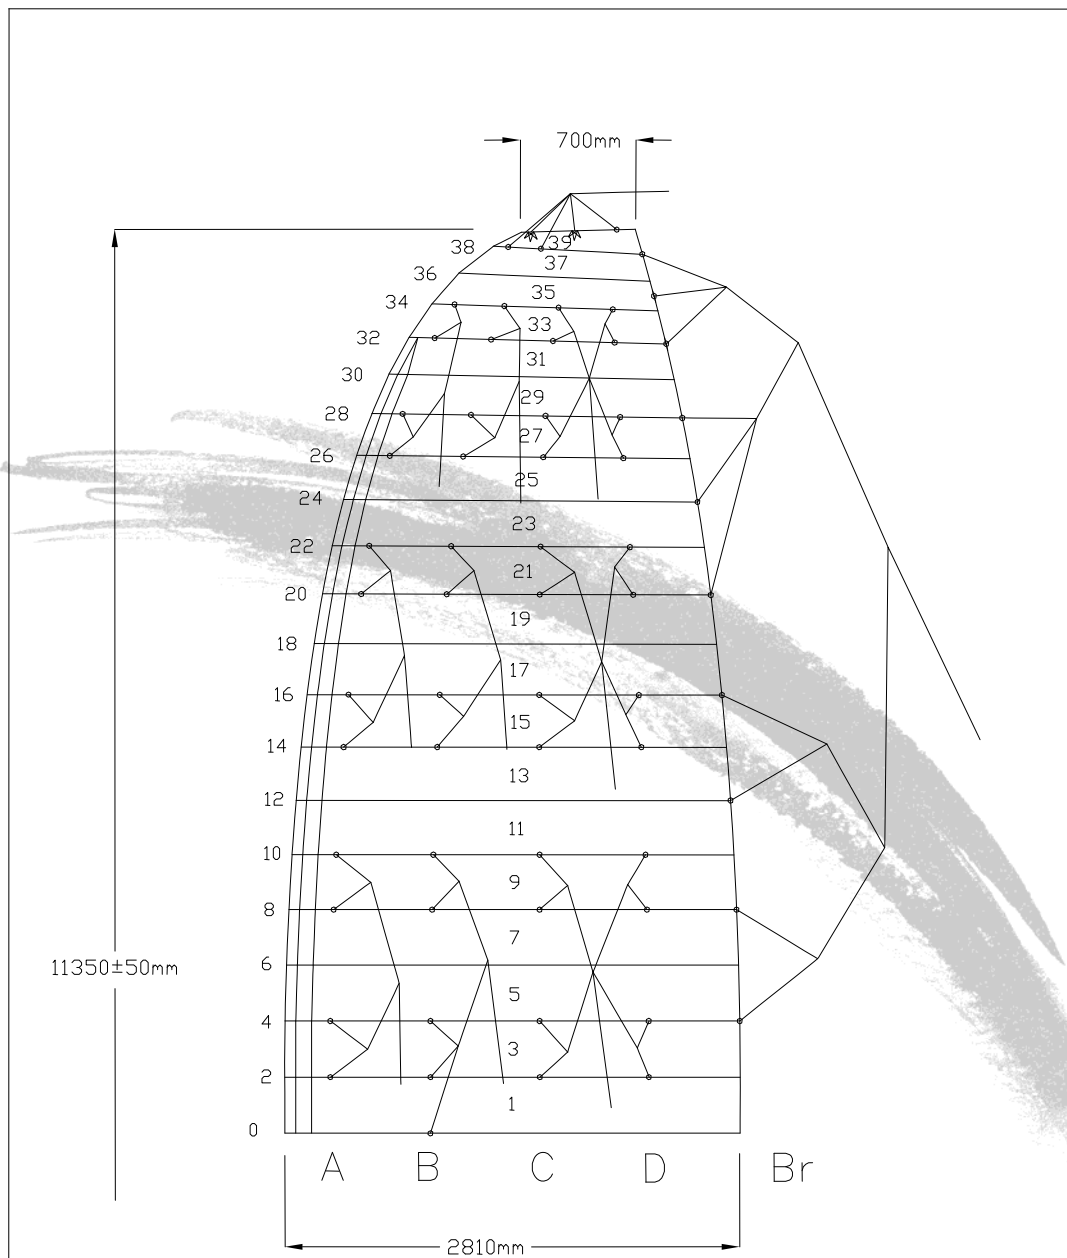

22 KARMA EVO SMALL SKETCHES

* All measurements are in mm

Drawn by Adam Wechsler	Part N	Toll ±10	
Date 02.07.13	Name	Drawing N	
Scale	Lines sketch		
Approved Anatoly Cohn			
APCO Aviation LTD. 	Product	Revision	
	Karma EVO "S"	0	