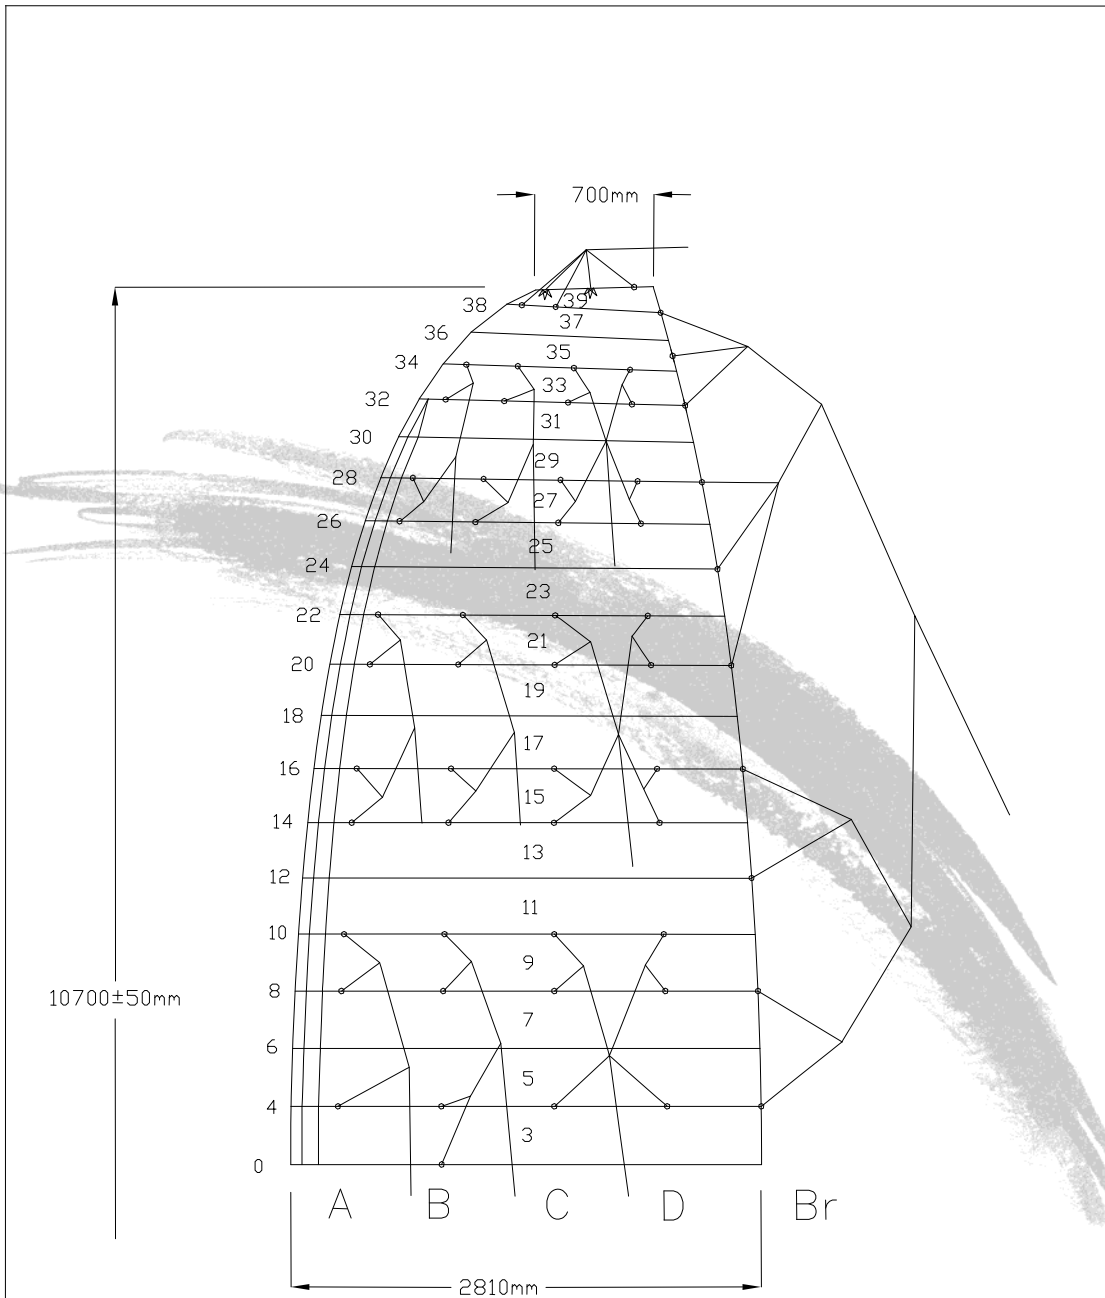

21 KARMA EVO EXTRA SMALL SKETCES

* All measurements are in mm

Drawn by Adan Wechsler	Part N	Toll ±10	
Date 14.05.14	Name	Drawing N	
Scale	Lines sketch		
Approved Anatoly Cohn			
APCO Aviation LTD.	Product	Revision	
	Karma EVO "XS"	0	