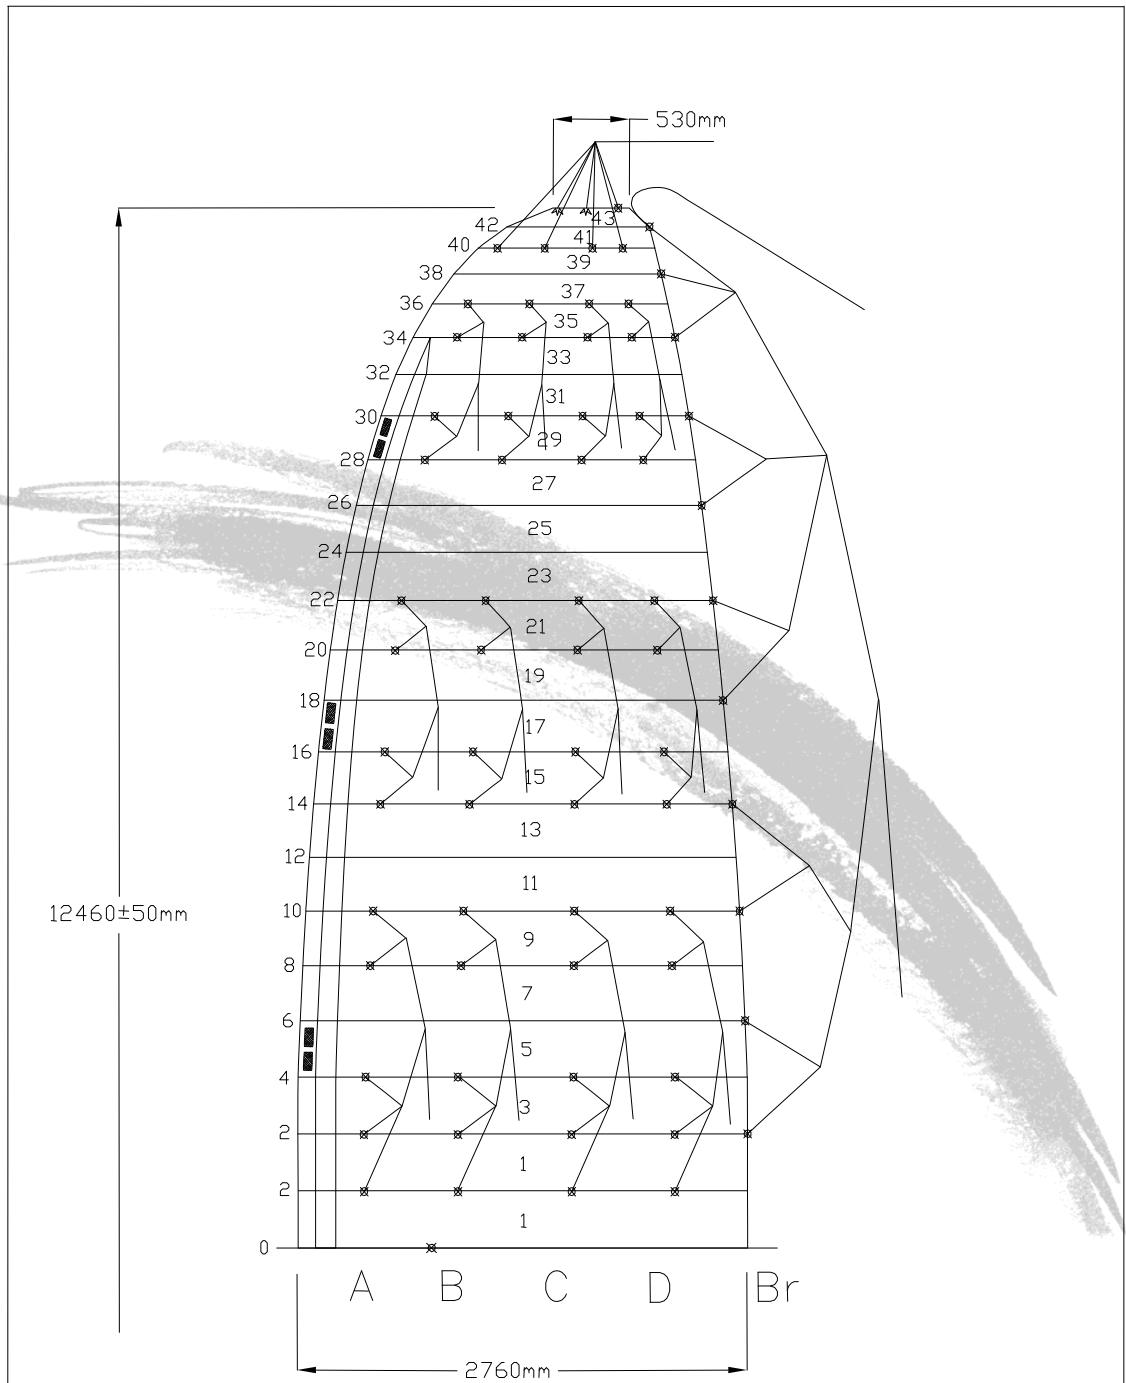

25 LIFT EZ LARGE SKETCHES

* All measurements are in mm

Drawn by Adam Wechsler	Part N	Toll ±10	
Date 18.02.15	Name	Drawing N	
Scale	Lines sketch		
Approved Anatoly Cohn	Product		Revision
APCO Aviation LTD. 	Lift EZ L		0