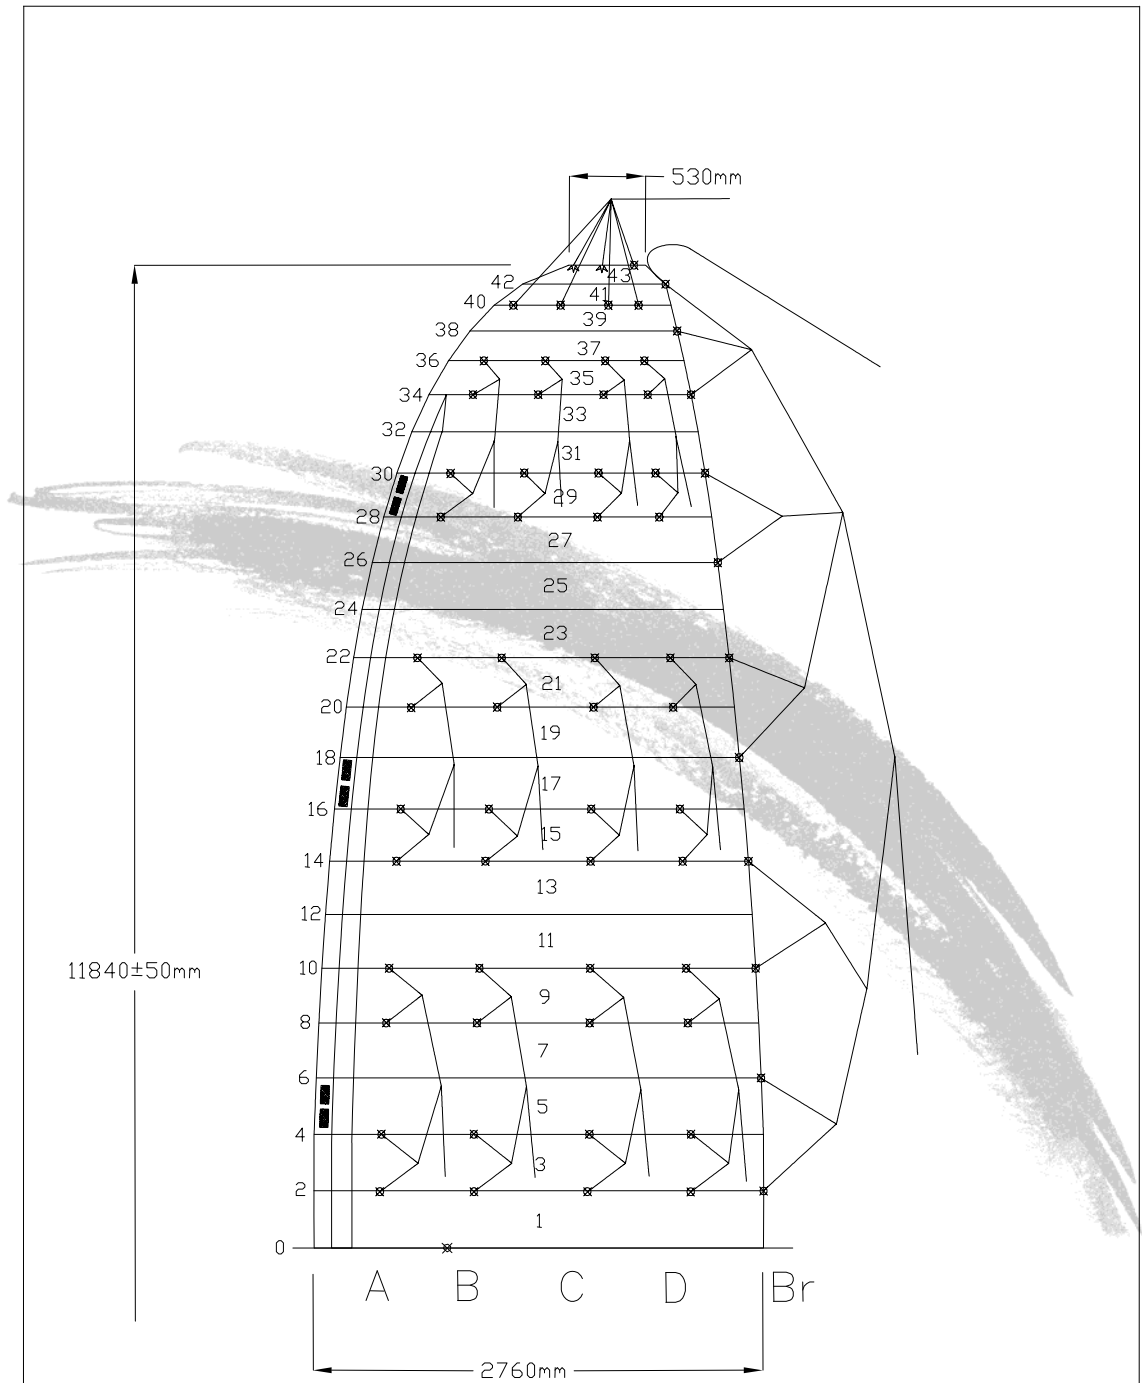

24 LIFT EZ MEDIUM SKETCHES

* All measurements are in mm

Drawn by Adam Wechsler	Part N	Toll ±10	
Date 18.02.15	Name	Drawing N	
Scale	Lines sketch		
Approved Anatoly Cohn	Product	Revision	
APCO Aviation LTD.	Lift EZ M	0	