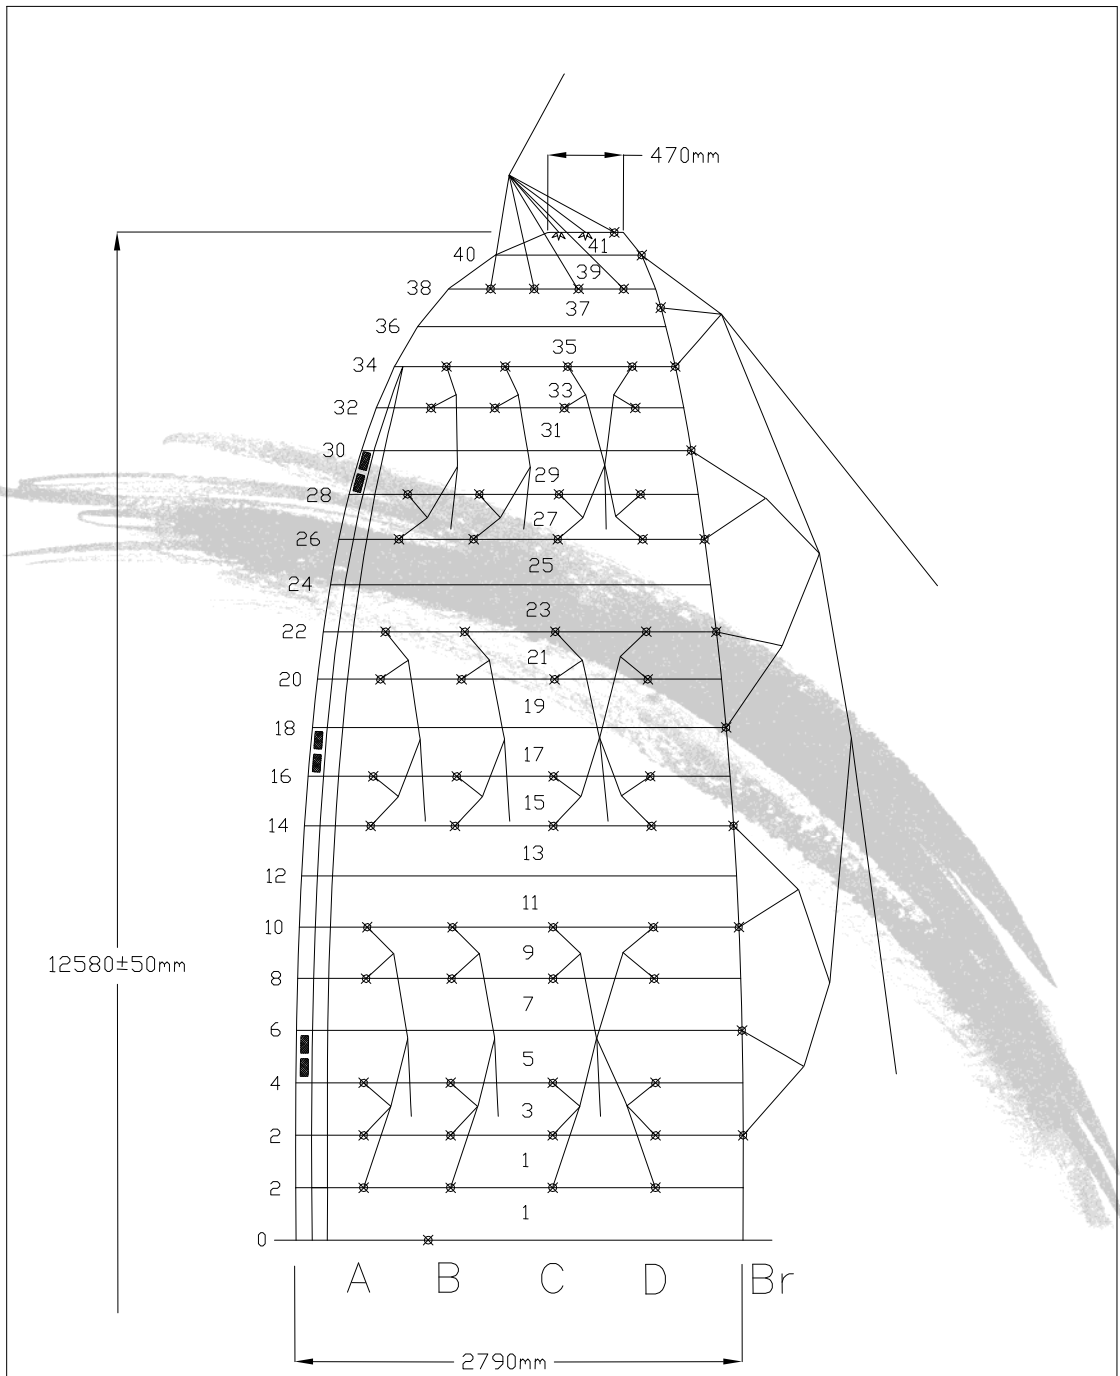

24 LIFT LARGE SKETCHES

* All measurements are in mm

Drawn by Adam Wechsler	Part N	Toll ±10	
Date 15.05.12	Name	Drawing N	
Scale	Lines sketch		
Approved Anatoly Cohn	Product	Lift L	Revision
APCO Aviation LTD. 			0