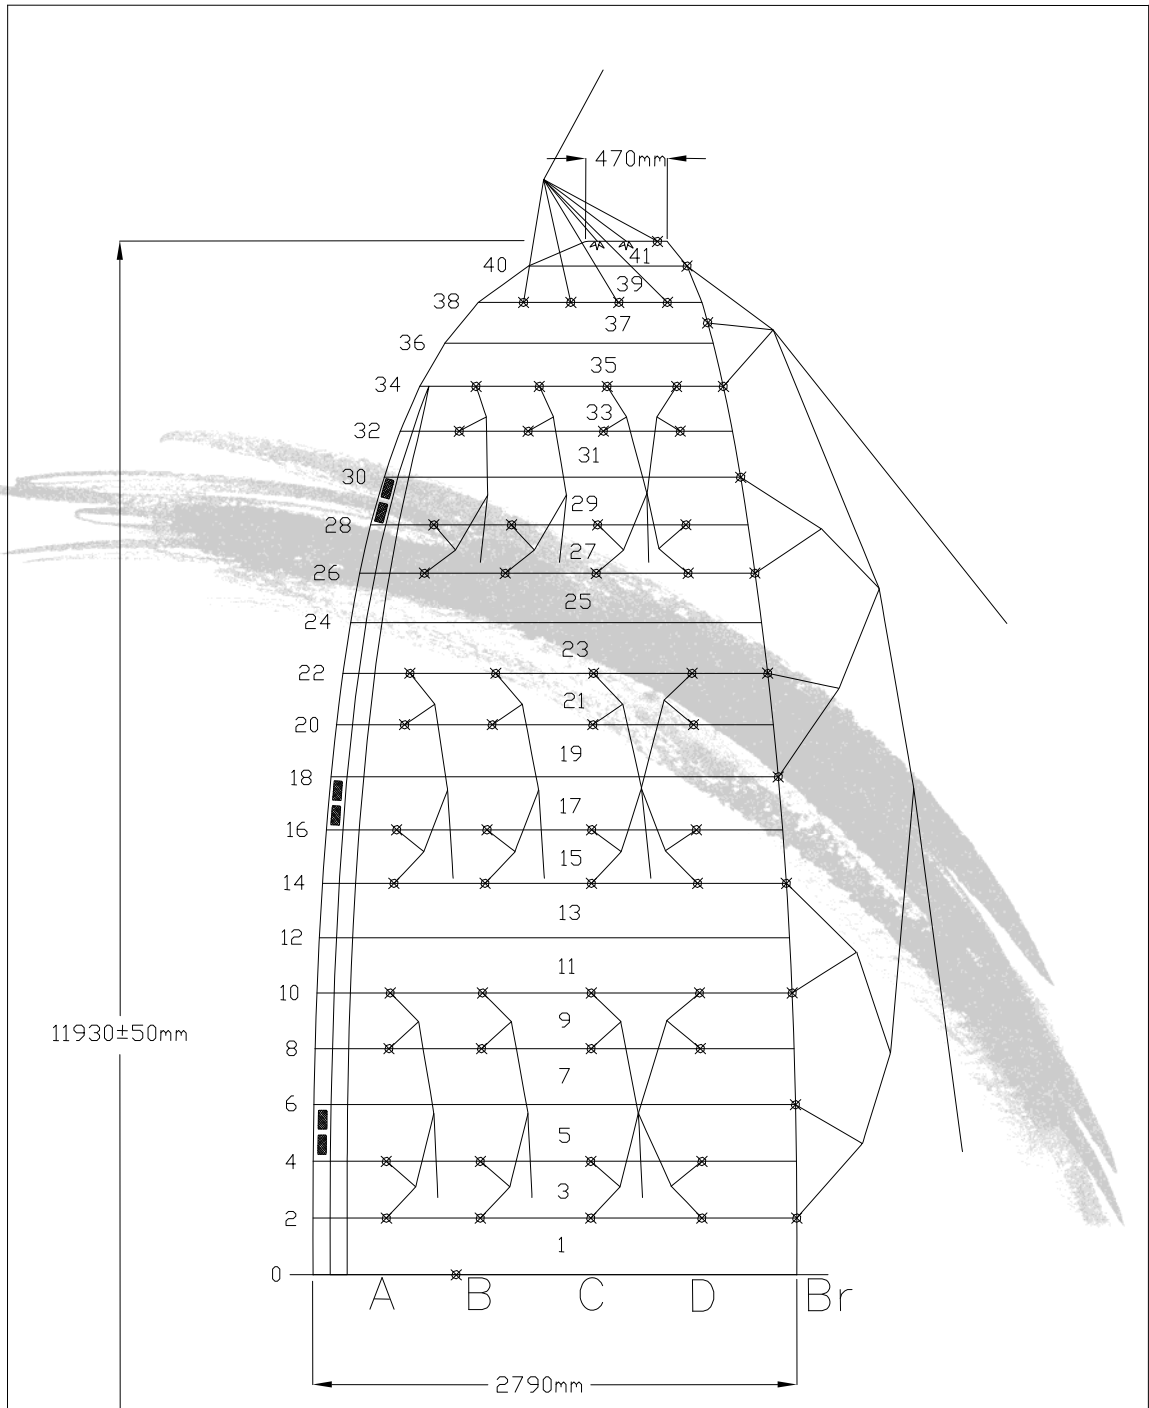

23 LIFT MEDIUM SKETCHES

* All measurements are in mm

Drawn by Adam Wechsler	Part N	Toll ±10	
Date 15.05.12	Name	Drawing N	
Scale	Lines sketch		
Approved Anatoly Cohn	Product	Lift M	Revision
APCO Aviation LTD. 			0