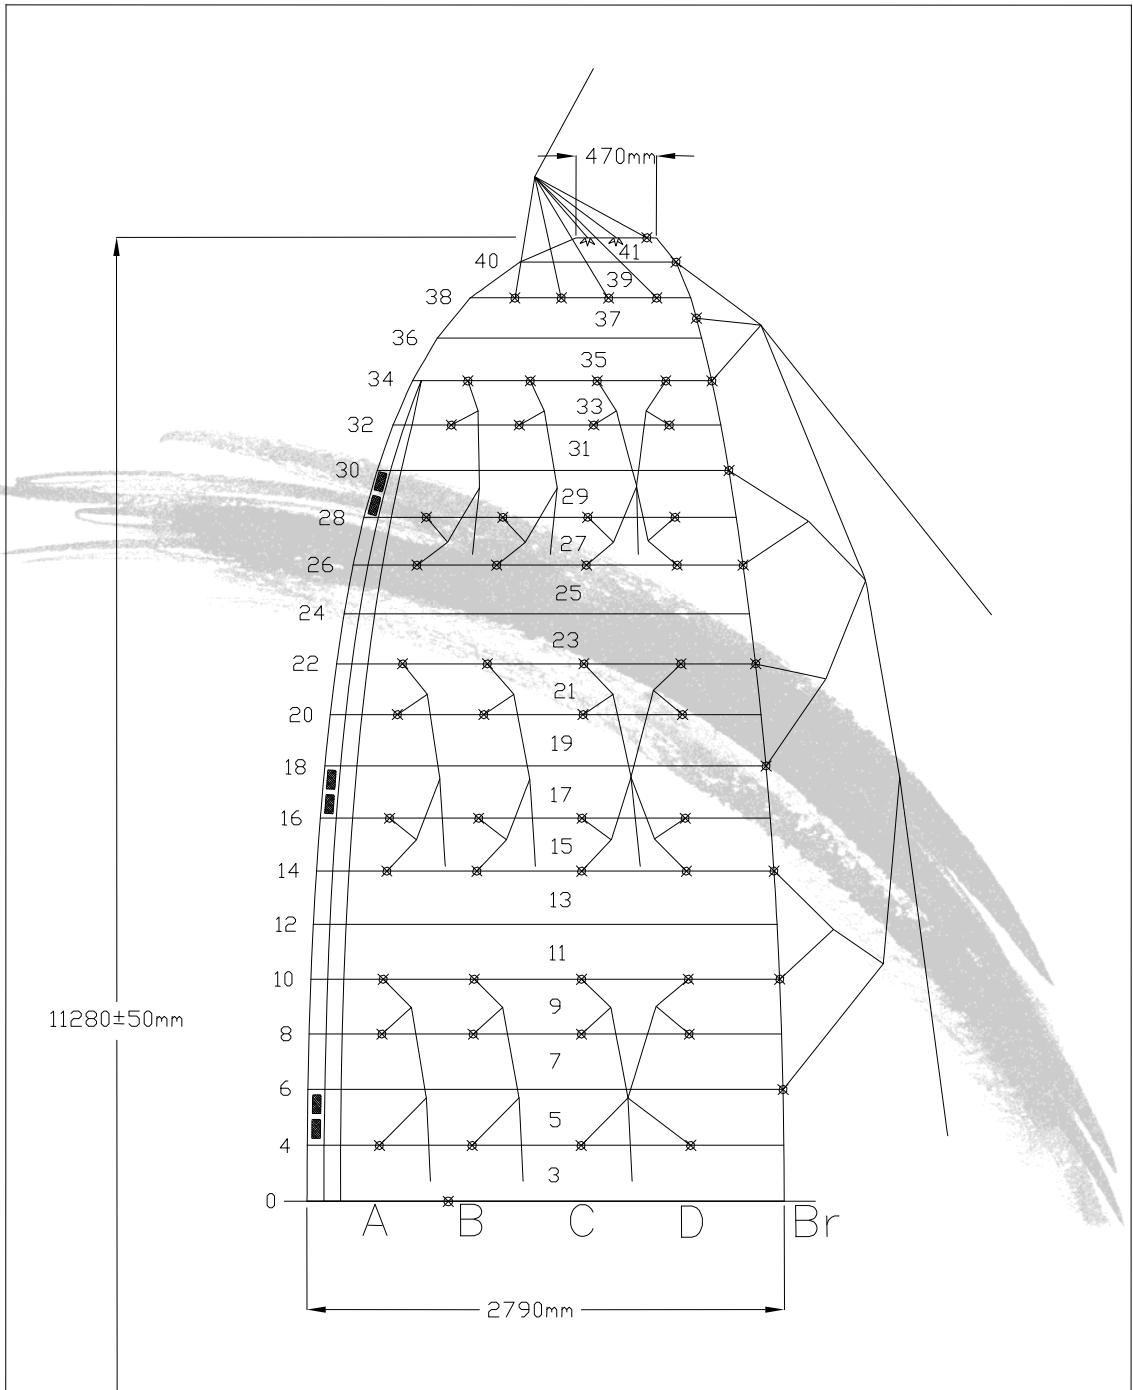

22 LIFT SMALL SKETCHES

* All measurements are in mm

Drawn by Adam Wechsler	Part N	Toll ±10	
Date 15.05.12	Name	Drawing N	
Scale	Lines sketch		
Approved Anatoly Cohn			
APCO Aviation LTD. 	Product	Lift S	Revision
			0