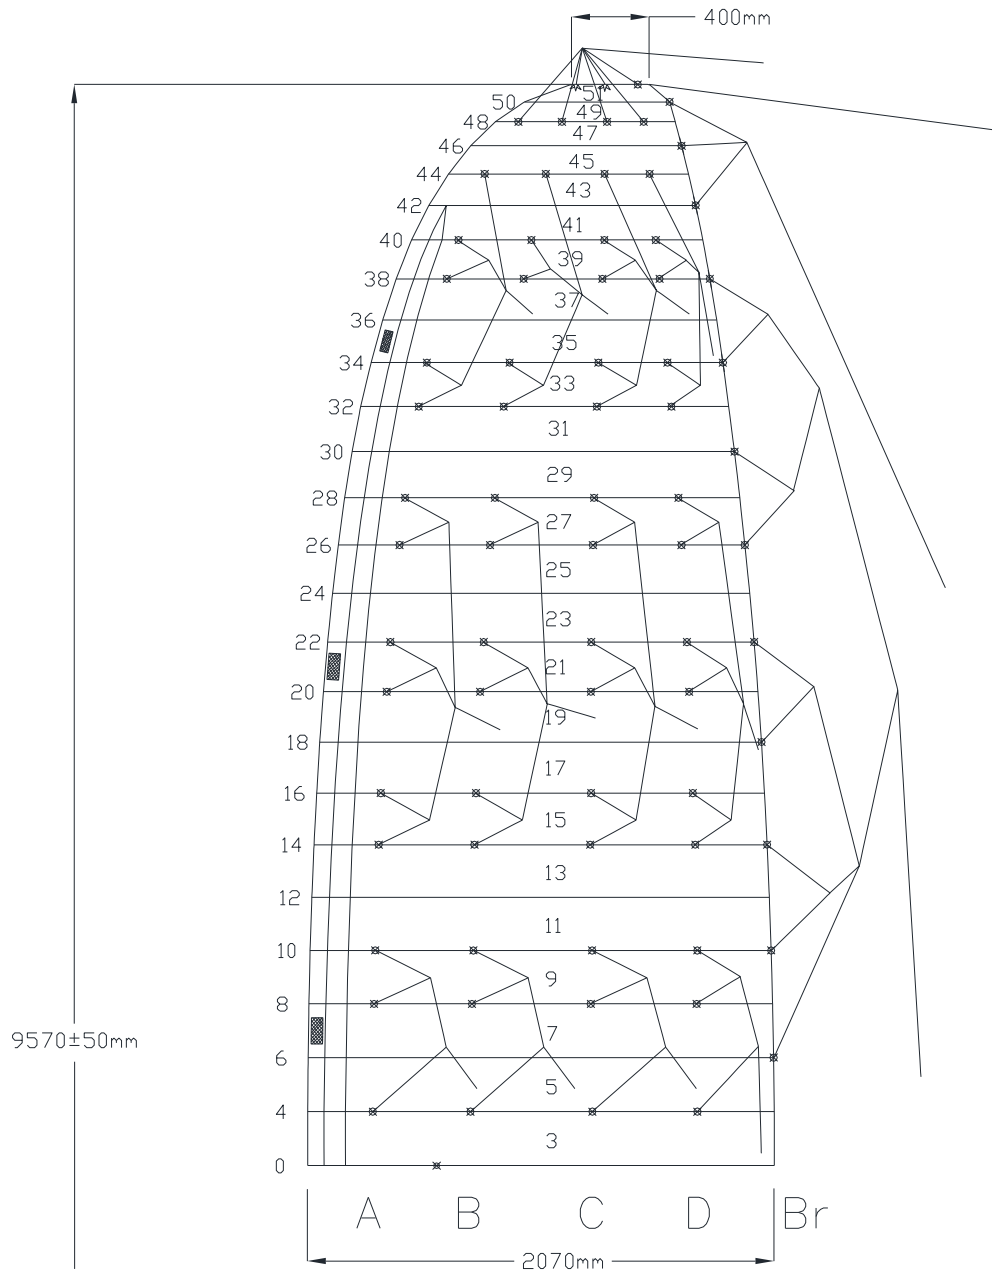

# 12 NRG PRO II/NRG XC II SKETCHES

\* All measurements are in mm

Drawn by Adam Wechsler	Part N	Toll ±10	
Date 11.07.17	Name	Drawing N	
Scale	Lines sketch		
Approved Jonathan Cohn			
APCO Aviation LTD. 		Product NRG Pro/XC II 16.5	Revision 0