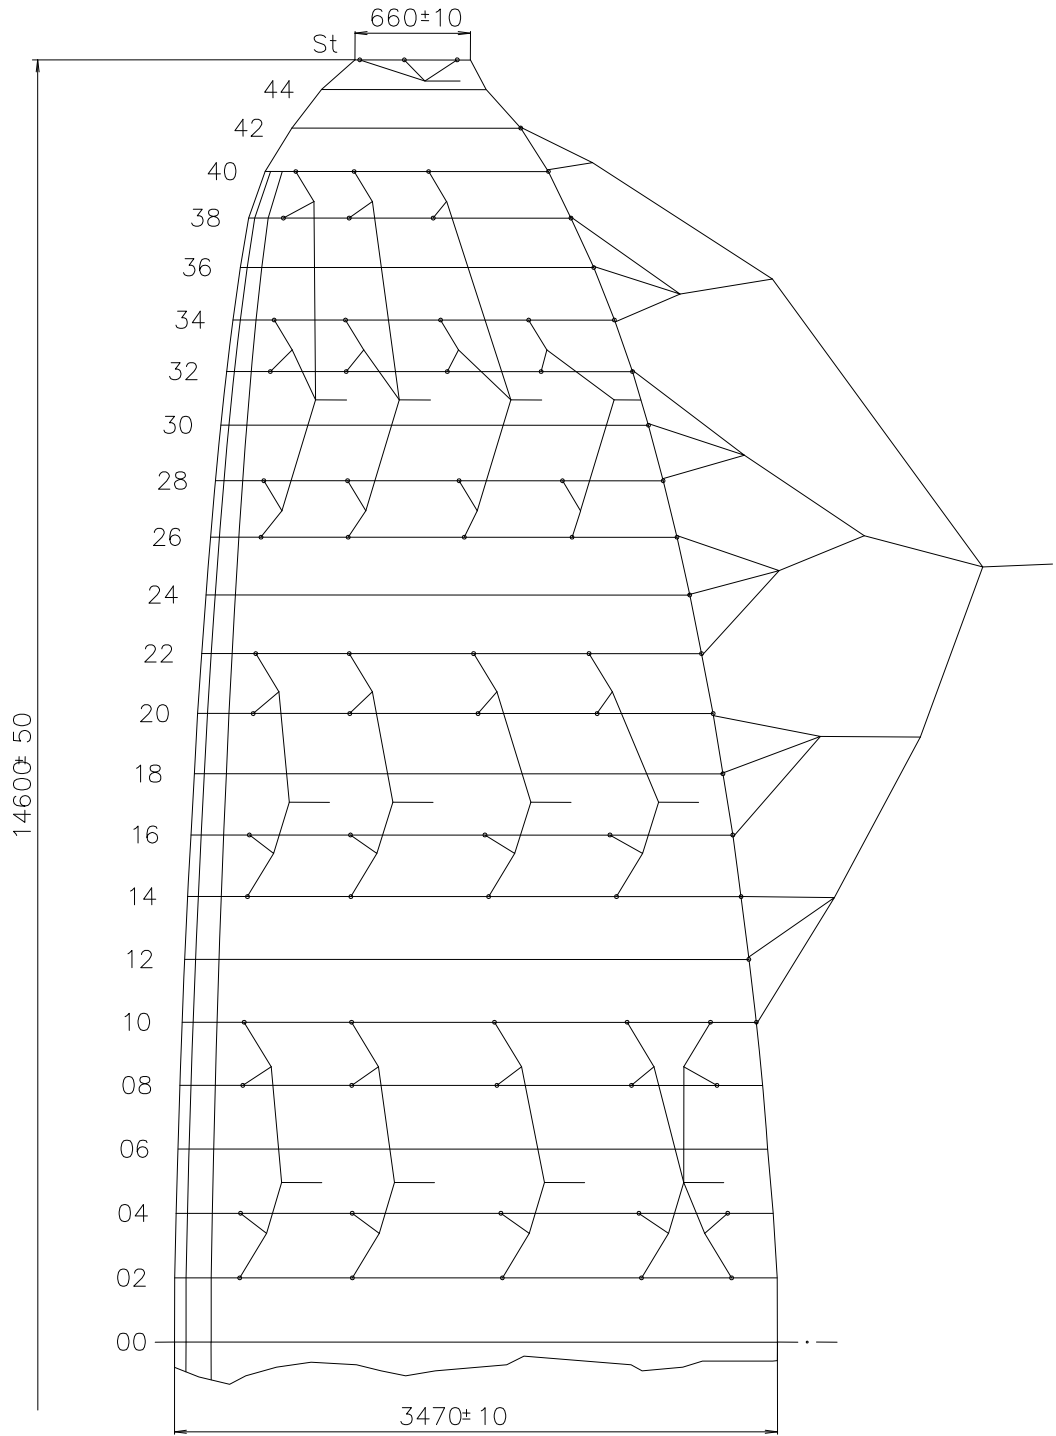

## 22 PLAY42 MK II SKETCHES

Drawn by	Adam Wechsler	Part N	Toll	Quantity per glider
Date	31.10.06	Name	Drawing N	
Scale	-	Sketch of lines		PL.15.21.42
Approved	Anatoly Cohn	Product	PLAY 42 MK-2	
APCO Aviation LTD. 				