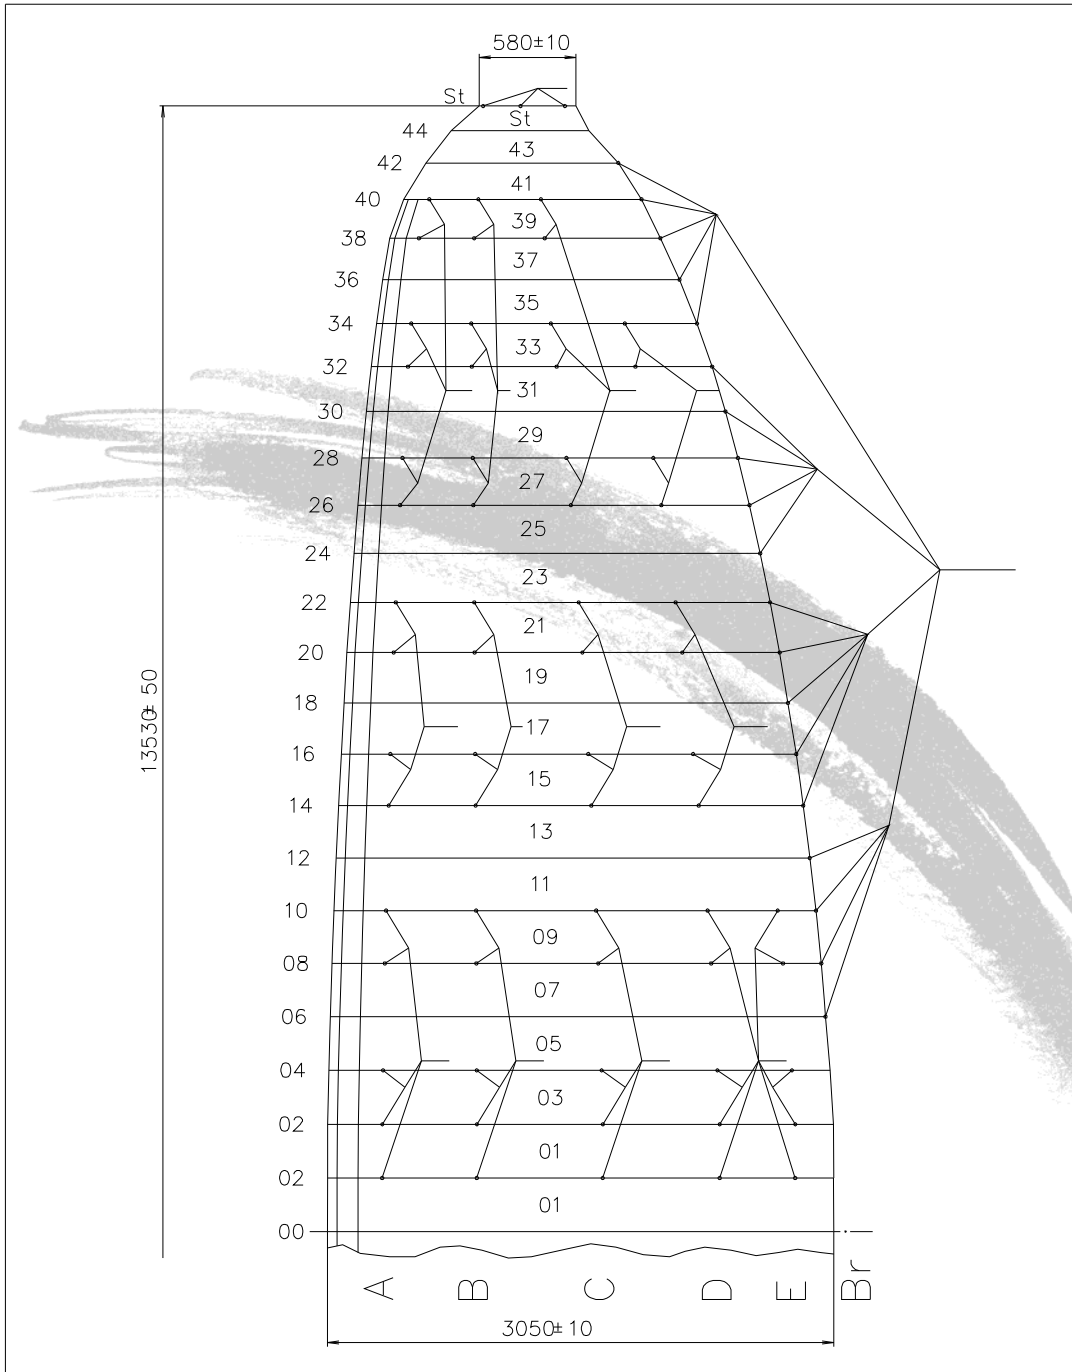

27 THRUST EXTRA LARGE SKETCHES AND CERTIFICATION

27.1 SKETCHES

Drawn by	Oleg Dzhanayev	Part N	Toll	Quantity per glider
Date	12.01.04	Name		Drawing N
Scale	-	Sketch of lines		TH.15.21.33
Approved	Anatoly Cohn			Product
APCO Aviation LTD.				