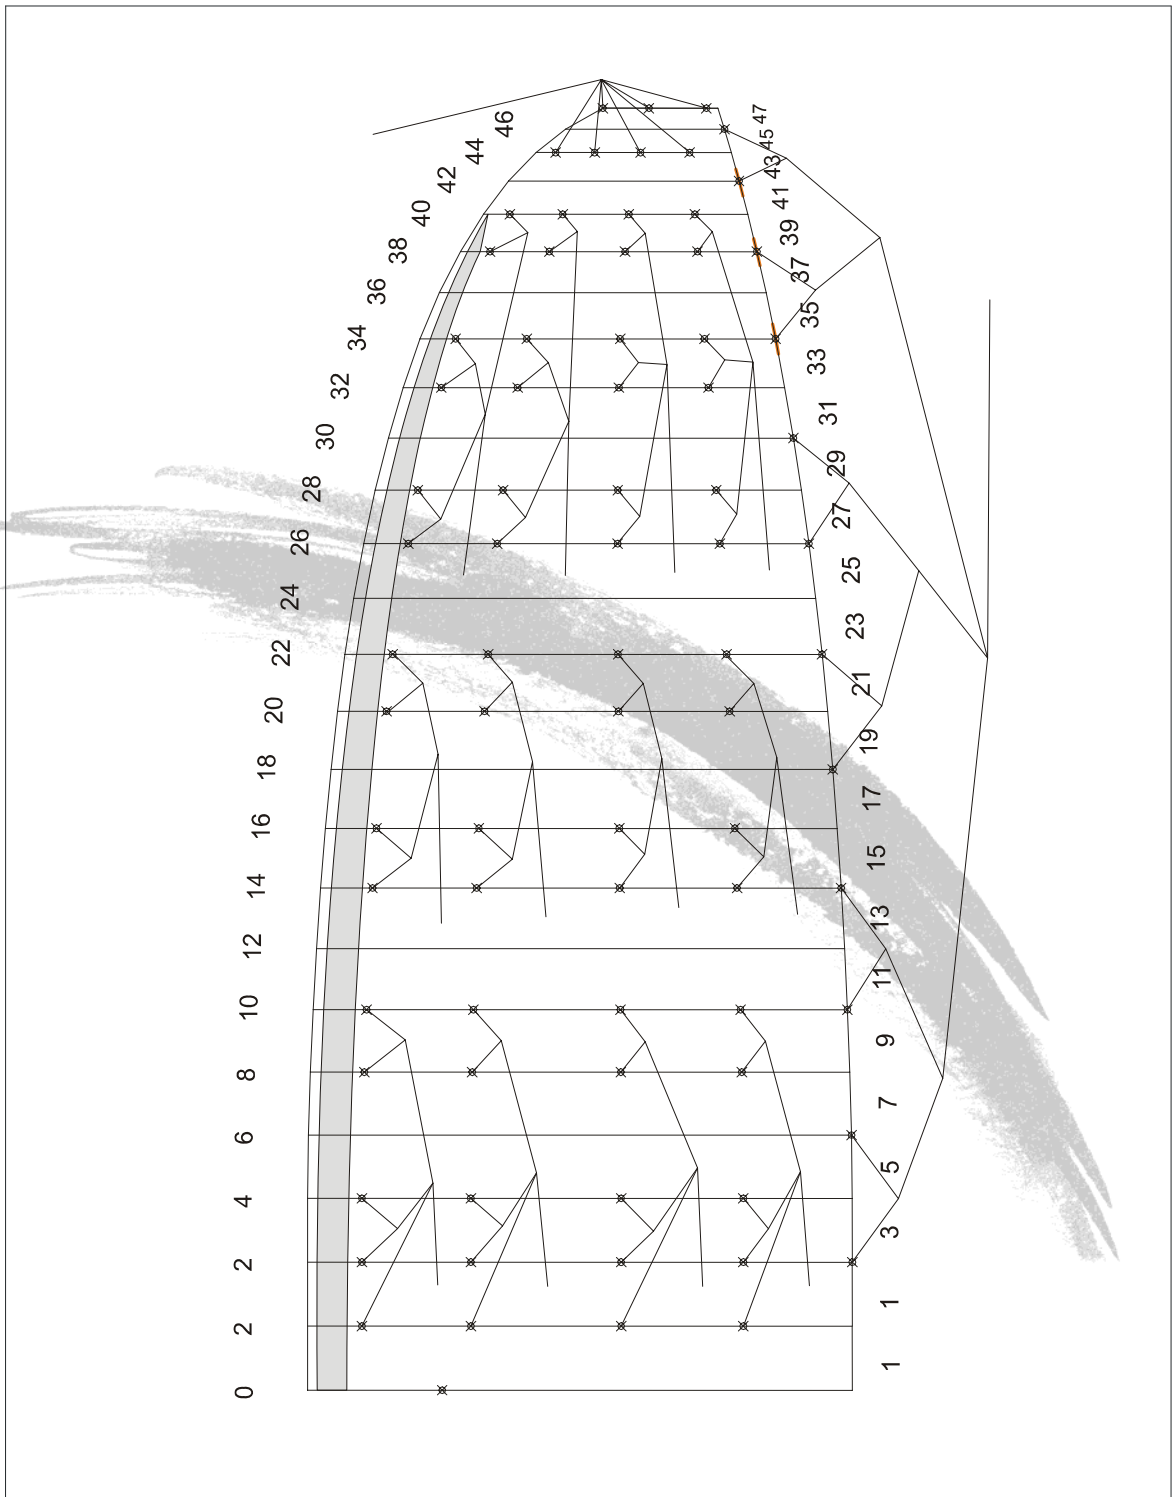

22 VISTA LARGE SKETCHES

Drawn by	Adam Wechsler	Part N	Toll±5	Qty per glider
Date	16.07.07	Name	line sketch.	
Scale	-			
Approved	Anatoly Cohn		Drawing N	Rev
APCO Aviation LTD.			Product	Vista "L"