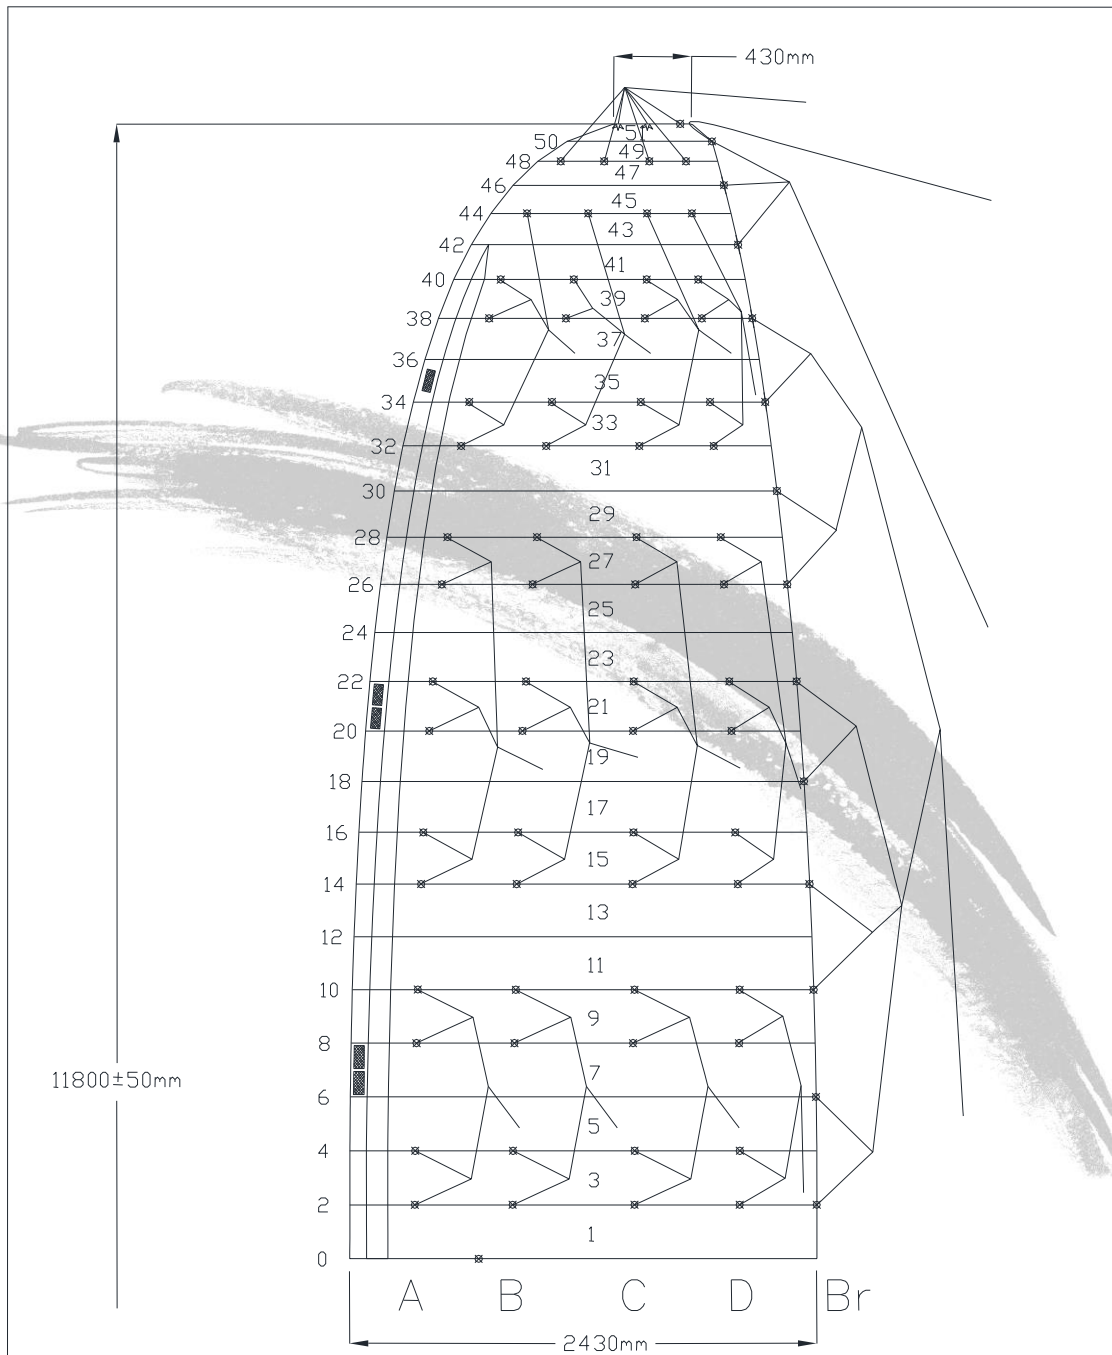

25 FORCE II MEDIUM SKETCHES

* All measurements are in mm

Drawn by Adam Wechsler	Part N	Toll ±10	
Date 23.02.16	Name	Drawing N	
Scale	Lines sketch		
Approved Anatoly Cohn	Product	Revision	
APCO Aviation LTD. 	Force II "M"	0	