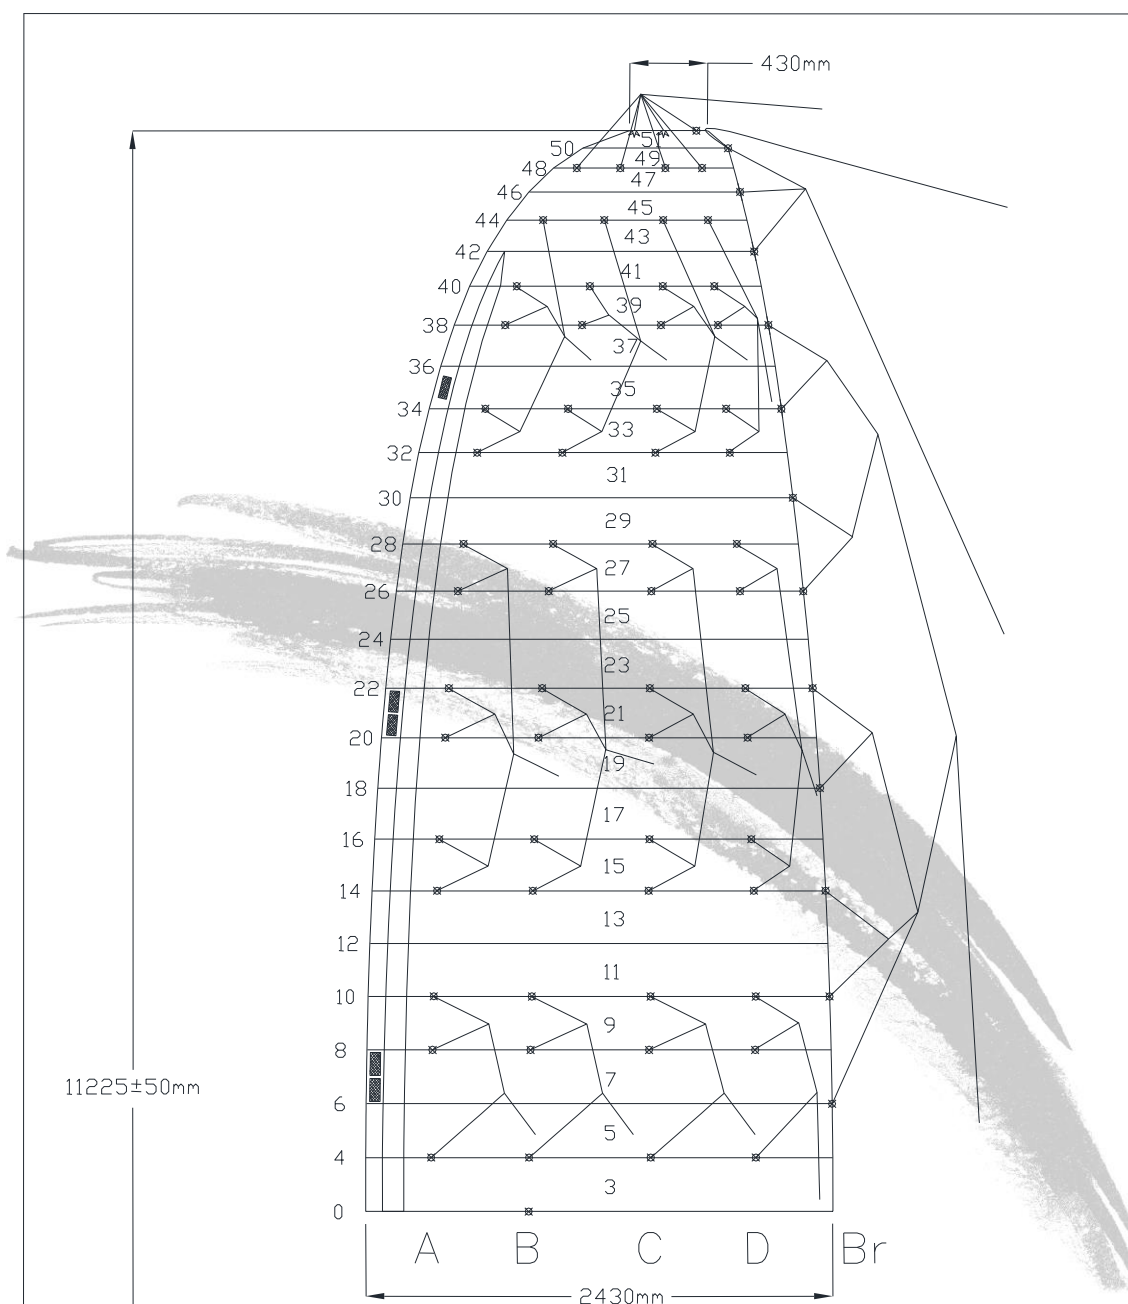

24 FORCE II SMALL SKETCHES

* All measurements are in mm

Drawn by Adam Wechsler	Part N	Toll ±10	
Date 23.02.16	Name	Drawing N	
Scale	Lines sketch		
Approved Anatoly Cohn	Product		Revision
APCO Aviation LTD.	Force II "S"		0